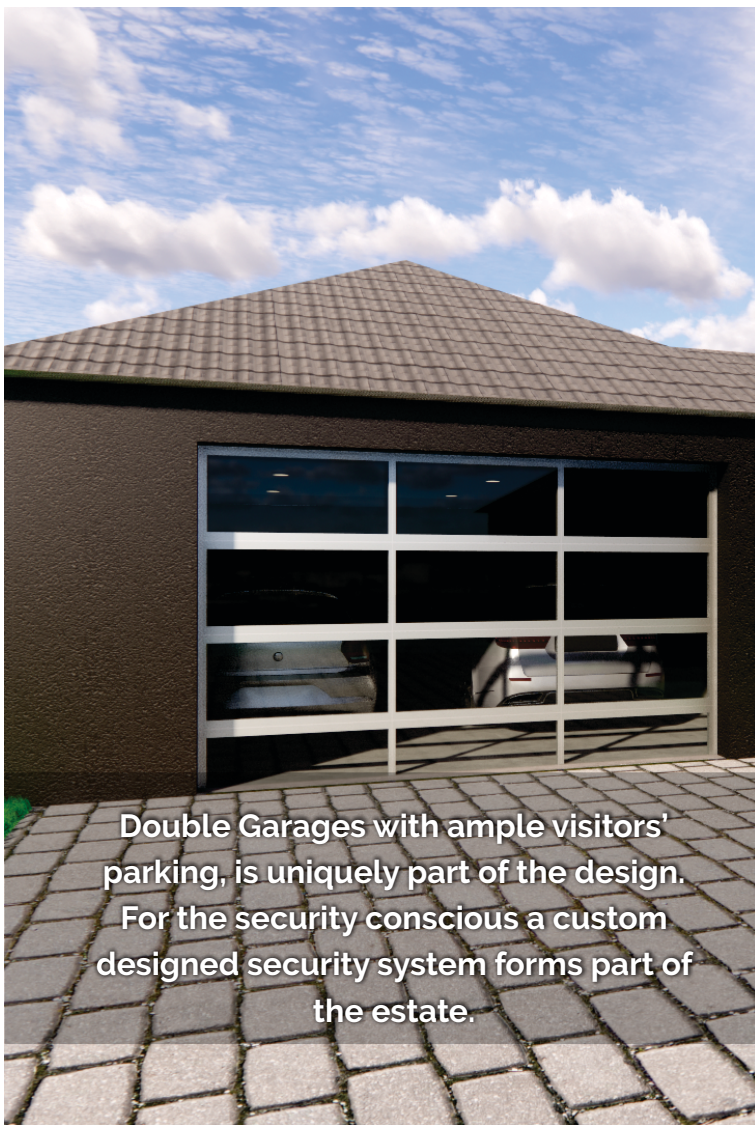

SCHOONGEZIGT
ESTATE